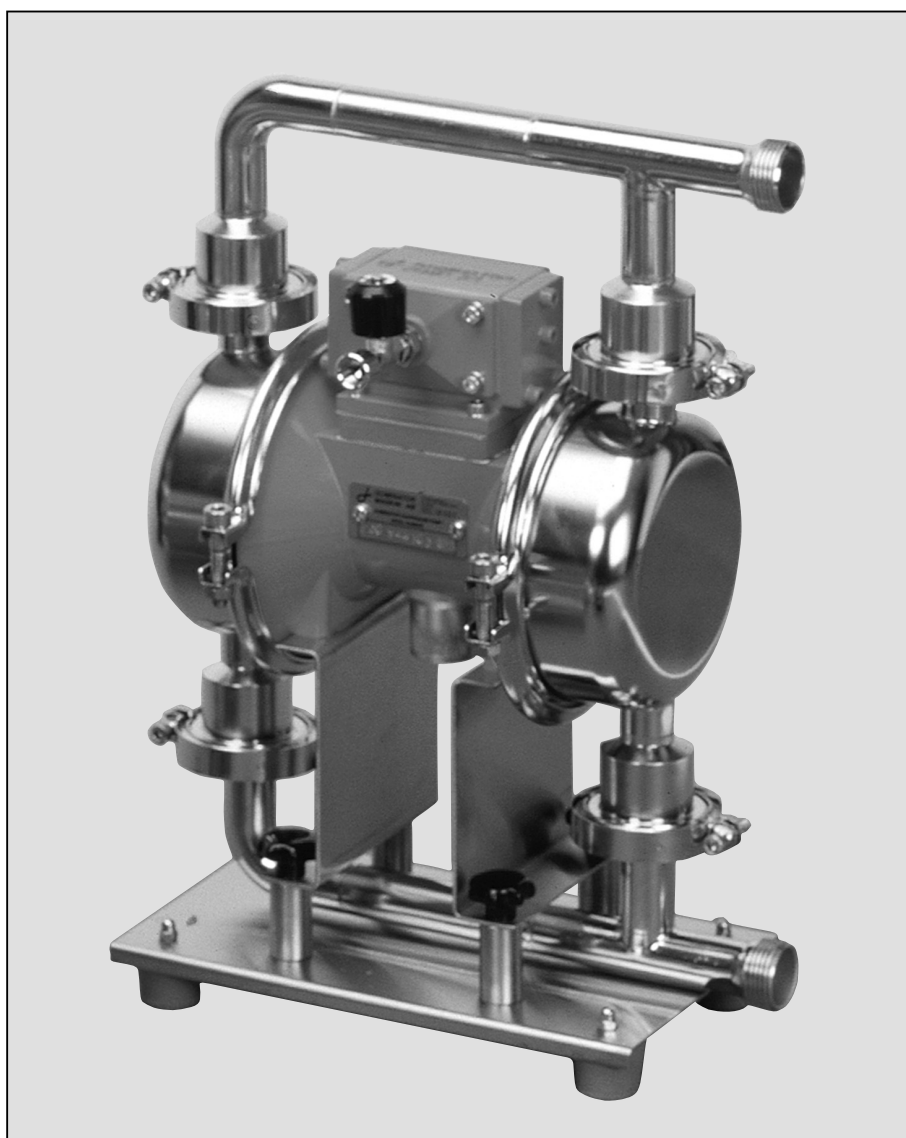

# DOMINATOR

## **Reservdelista Spare Parts List**

**Pump  
P30S/P38S  
P31S  
T30S/T38S**

*Vid beställning av reservdelar, ange alltid pumpens hela typbeteckning, enl. nedan.  
When ordering spare parts, please mention type and serial number of the pump, as below.*

*Denna reservdelista har bifogats pump typ:  
This spare parts list has been attached to pump type: \_\_\_\_\_*

# P30S/P38S, P31S, T30S/T38S