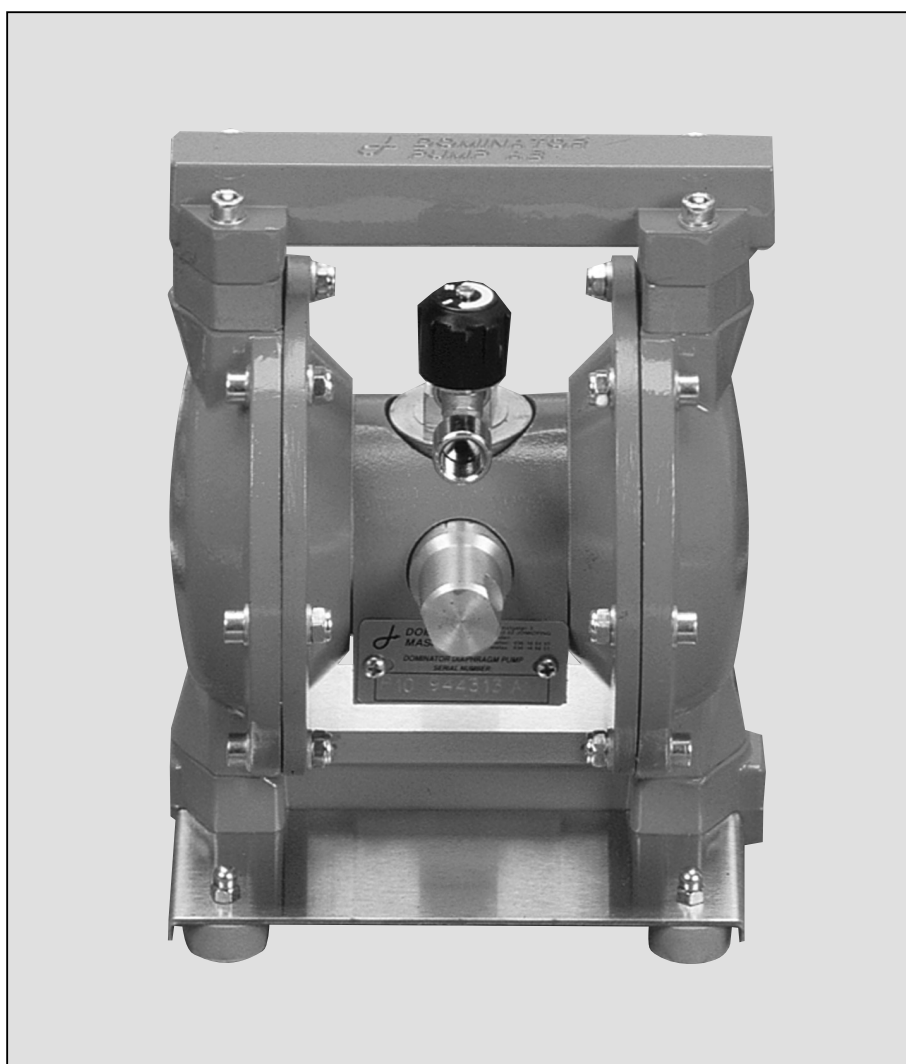

DOMINATOR

Reservdelista Spare Parts List

**Pump
P10A/P11A**

Vid beställning av reservdelar, ange alltid pumpens hela typbeteckning, enl. nedan.
When ordering spare parts, please mention type and serial number of the pump, as below.

Denna reservdelista har bifogats pump typ:
This spare parts list has been attached to pump type: _____